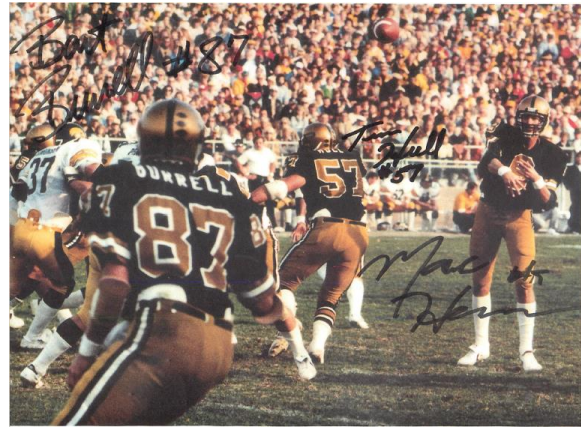

Both Mark and Bart starred for Carmel High School in both football and basketball, eventually winning the 1977 Indiana State Basketball Championship. Bringing their athletic talents to Purdue led to an unprecedented run of bowl game appearances and honors.

Bart was his pledge brother's top receiver and ended his career with 140 receptions for 2,126 yards and 14 touchdowns. He finished his career ranked second in school history in receiving yards and receiving touchdowns and third in receptions.

Mark is a member of the College Football Hall of Fame and Mark and Bart were inducted into the Indiana Football Hall of Fame in 2010 – of course, together.

All Sigs Are Invited

We encourage those brothers not familiar with Delta Delta to come and share in the fellowship of this annual event. Call a brother and plan now to attend this fun and inspirational gathering of Sigma Chis.

RSVP Requested

Please RSVP by **April 7th** by emailing **Matt Rittman, Alumni Relations Chairman**, with your plans at **mriddman227@gmail.com**.

In hoc,

Bryce Cirbo '19
Consul

Matt Rittman '18
Alumni Relations